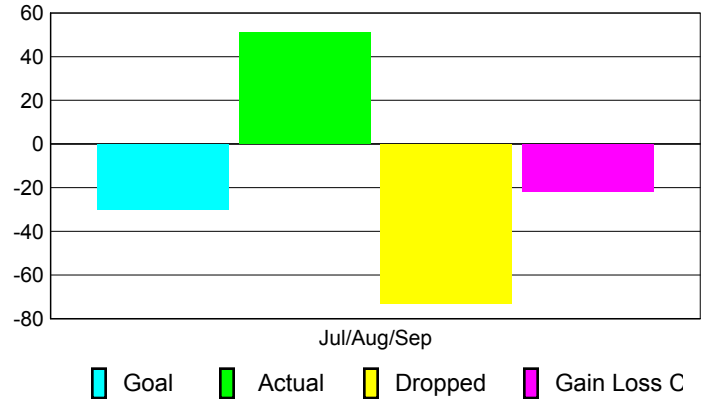

Membership Results 2010-2011

Goal, New, Dropped, Gain/Loss