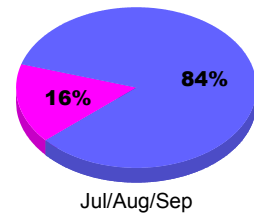

Membership Results
2010-2011

Membership
2009-2010

Month	Net Memb Goal	Actual New Memb	Actual Dropped Memb	Gain/Loss of Memb	Gain/Loss of Memb
Jul/Aug/Sep	-30	51	-73	-22	-6
Totals	-30	51	-73	-22	-6

Membership Results 2010-2011

Goal, New, Dropped, Gain/Loss

Comparison of Membership Gain/Loss

Current Year Compared to the Previous Year

Gender Comparison 2010-2011

■ Male ■ Female